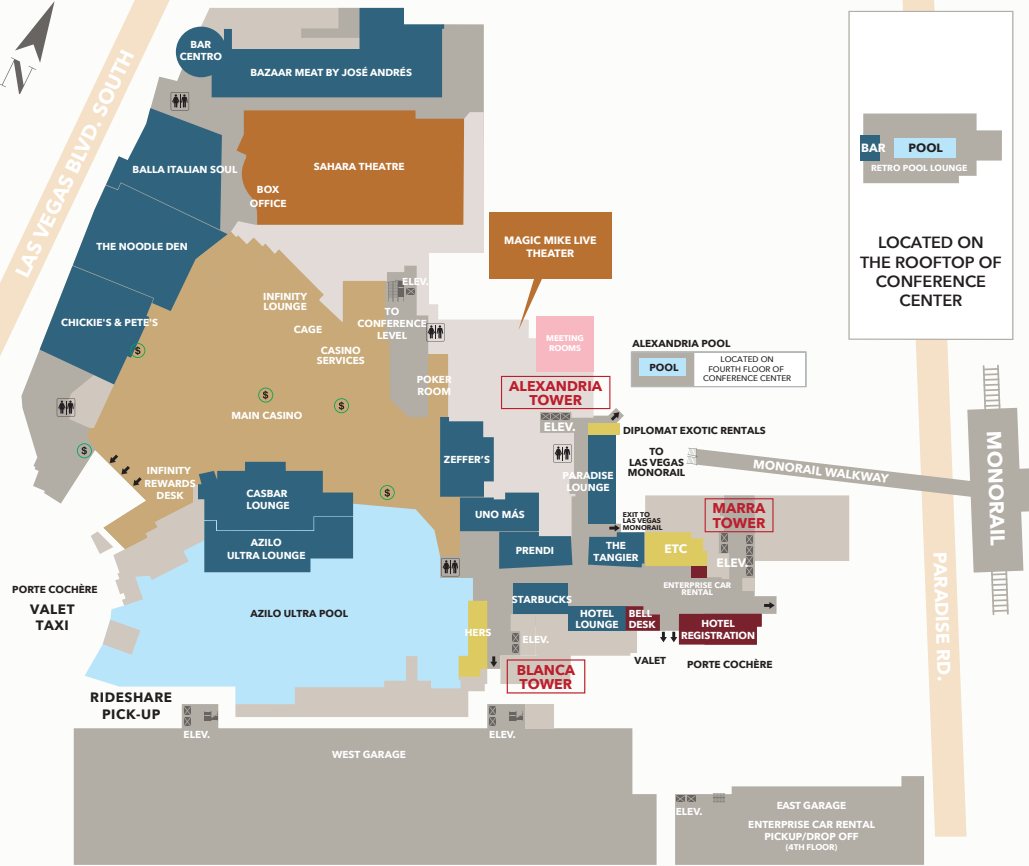

SAHARA AVE.

LAS VEGAS BLVD. SOUTH

BAR POOL
RETRO POOL LOUNGE

LOCATED ON THE ROOFTOP OF CONFERENCE CENTER

FITNESS CENTER & AMINA SPA

LOCATED ON SECOND FLOOR OF ALEXANDRIA TOWER

FITNESS STUDIO

LOCATED ON SECOND FLOOR OF BLANCA TOWER

ALEXANDRIA POOL
LOCATED ON FOURTH FLOOR OF CONFERENCE CENTER

MAP LEGEND

RESTAURANTS & LOUNGES	SPA/FITNESS CENTER
ENTERTAINMENT	MEETING/BALLROOMS
INFINITY REWARDS	RETAIL
HOTEL REGISTRATION	POOLS
HOTEL REGISTRATION	CASINO FLOOR
RESTROOMS	ELEVATOR
ATM	EXIT/ENTRANCE
STAIRS	