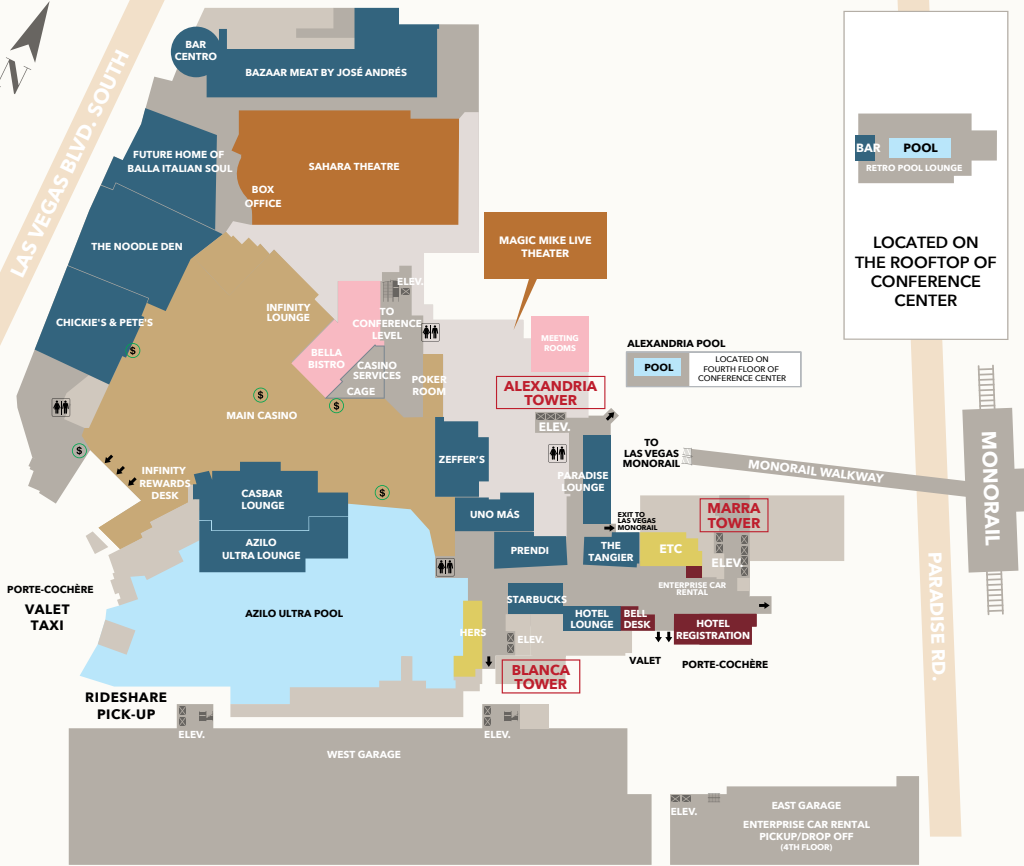

SAHARA AVE.

LAS VEGAS BLVD. SOUTH

BAR POOL
RETRO POOL LOUNGE

LOCATED ON THE ROOFTOP OF CONFERENCE CENTER

FITNESS CENTER & AMINA SPA

LOCATED ON SECOND FLOOR OF ALEXANDRIA TOWER

FITNESS STUDIO

LOCATED ON SECOND FLOOR OF BLANCA TOWER

ALEXANDRIA POOL
LOCATED ON FOURTH FLOOR OF CONFERENCE CENTER

MAP LEGEND

RESTAURANTS & LOUNGES	SPA/FITNESS CENTER
ENTERTAINMENT	MEETING/BALLROOMS
INFINITY REWARDS	RETAIL
HOTEL REGISTRATION	POOLS
	CASINO FLOOR
RESTROOMS	ELEVATOR
ATM	EXIT/ENTRANCE
STAIRS	